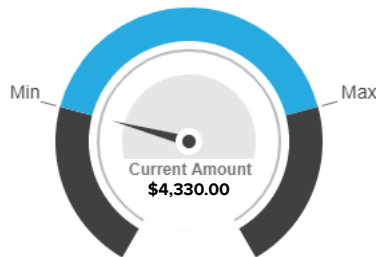

Pension Type	Account Based Pension
Account Description	Pension
Tax Free	5.69%
Minimum ⓘ	\$3,730.00
Maximum	N/A
Gross Drawdowns	\$3,730.00
Amount Required for Minimum	\$0.00
Amount Payable to reach Maximum	\$206,010.32

Current Account Balance \$206,010.32

show more

Hollman, Lorraine Gaye (HOLLOR00001P) Age: 68*

COVID-19 50% reduction has been applied to the minimum pension amount.

Pension Type	Account Based Pension
Account Description	Pension
Tax Free	40.50%
Minimum ⓘ	\$4,330.00
Maximum	N/A
Gross Drawdowns	\$4,330.00
Amount Required for Minimum	\$0.00
Amount Payable to reach Maximum	\$238,408.37

Account Description **Pension 2**

Tax Free **0.00%**

Minimum ⓘ **\$4,110.00**

Maximum **N/A**

Gross Drawdowns **\$7,385.70**

Amount Required for Minimum **\$0.00**

Amount Payable to reach Maximum **\$223,481.49**