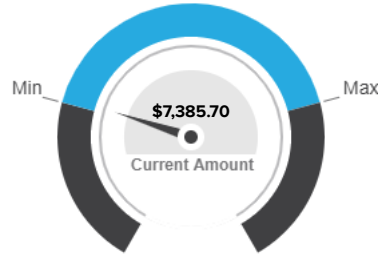

Pension Type **Account Based Pension**

Account Description **Pension 2**

Tax Free **0.00%**

Minimum ⓘ **$4,110.00**

Maximum **N/A**

Gross Drawdowns **$7,385.70**

Amount Required for Minimum **$0.00**

Amount Payable to reach Maximum **$223,481.49**

Current Account Balance $223,481.49

[show more](#)

Hollman, Lorraine Gaye (HOLLOR00002P) Age: 68*

ⓘ COVID-19 50% reduction has been applied to the minimum pension amount.

Pension Type **Account Based Pension**

Account Description **Pension 2012**

Tax Free **0.00%**

Minimum ⓘ **$2,840.00**

Maximum **N/A**

Gross Drawdowns **$6,785.70**

Amount Required for Minimum **$0.00**

Amount Payable to reach Maximum **$152,798.98**

Current Account Balance $152,798.98

[show more](#)