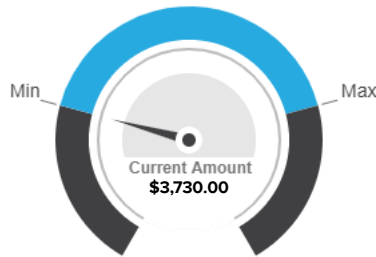

Pension Dashboard

Select Pension Member

Pension Accounts

Financial Year

2020/2021

*Age as at 01/07/2020

Hollman,, Michael James (HOLMIC00001P) Age: 74*

COVID-19 50% reduction has been applied to the minimum pension amount.

Pension Type	Account Based Pension
Account Description	Pension
Tax Free	5.69%
Minimum ⓘ	\$3,730.00
Maximum	N/A
Gross Drawdowns	\$3,730.00
Amount Required for Minimum	\$0.00
Amount Payable to reach Maximum	\$206,010.32

Current Account Balance \$206,010.32

show more

Hollman, Lorraine Gaye (HOLLOR00001P) Age: 68*

COVID-19 50% reduction has been applied to the minimum pension amount.

Pension Type	Account Based Pension
Account Description	Pension
Tax Free	40.50%
Minimum ⓘ	\$4,330.00
Maximum	N/A
Gross Drawdowns	\$4,330.00
Amount Required for Minimum	\$0.00
Amount Payable to reach Maximum	\$238,408.37