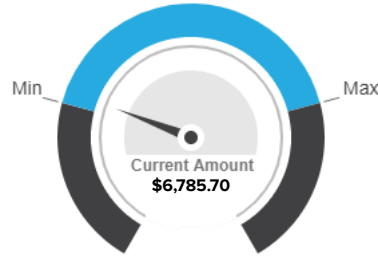

Simple Fund 360

BGL Corporate Solutions Pty Ltd
Suite 2, 606-608 Hawthorn Road, Brighton East, Victoria, 3187, Australia
Phone: 1300 654 401 / +61 (0)3 9530 6077
ACN: 054 355 243

[Terms & Conc](#)