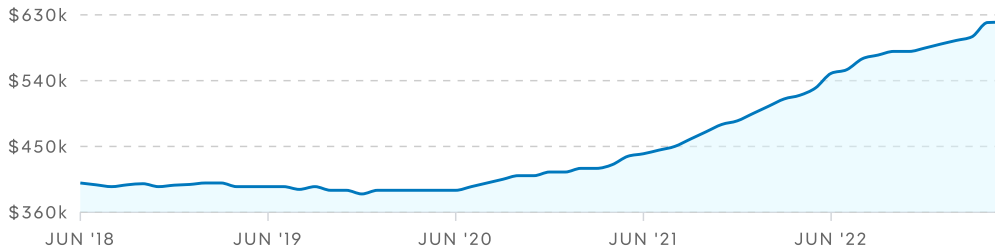

Median price ⓘ

\$620,000

June 2022 - May 2023

Past 12 month growth ⓘ

Up 17.0% ↑

5 year median price trend

Discover more market insights

[Explore Surfers Paradise >](#)