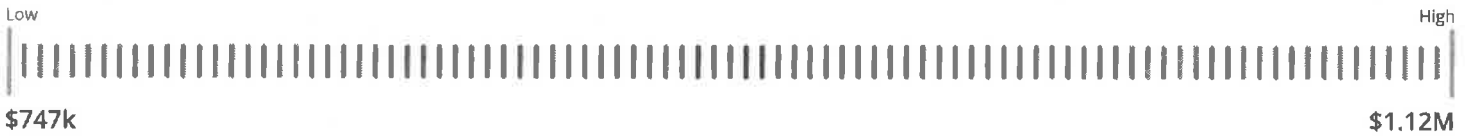

### Estimated Value & Rent

Estimated Value

Estimated Rent

Low confidence

Last updated 2 Jul 2020

SPONSORED

Improve this Estimate

## Property Details for 6 Rose Cres, Regents Park

6 Rose Cres, Regents Park is a undefined bedroom, undefined bathroom House and was built in 1979. The property has a land size of 503m<sup>2</sup> and floor size of 300m<sup>2</sup>.

Building Type	House
Year Built	1979
Floor Size	300m <sup>2</sup>